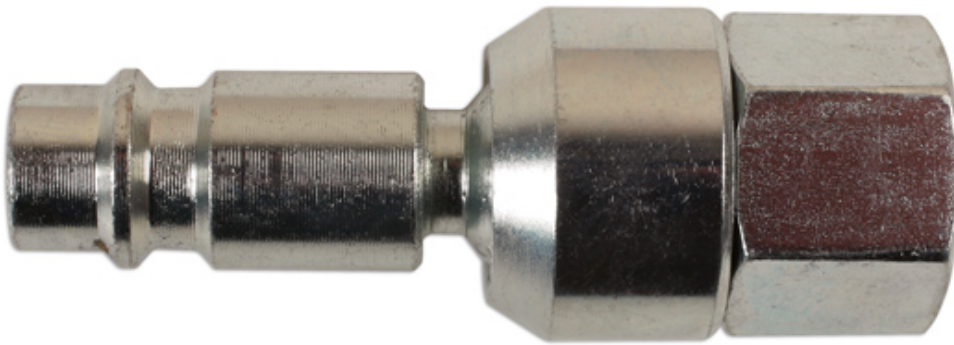

Euro Swivel Female Adaptor 1/4 BSPP 1pc

Part of the Connect consumables airline range. To be used with our range of Euro couplings. Light weight & durable. The ball swivel function can make it rotate to any direction.

Additional Information

- Female Swivel Adaptor.
- Enhances the movement of the airline within the modern workshop.
- Compatible with other popular airline couplings.
- Zinc white plated.
- 1pc

<http://product/30960>